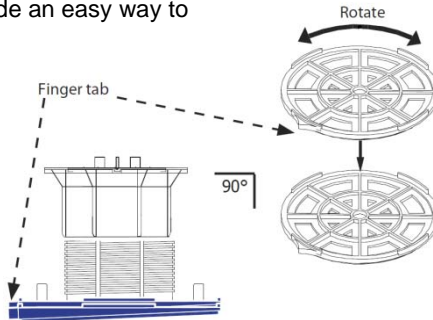

FRP CELLULAR TOWER

FRP Hollow-Core Panels

Our **Tongue-and-Groove FRP panels** are comprised of a pultruded skin over a hollow core. The panels are strong, lightweight, corrosion resistant, flame retardant and transparent to electromagnetic emissions – perfect for cellular towers.

ADJUSTABLE PEDESTALS

When installing a Fiberglass Grating platform close to the ground, the surface is not always even. **National Grating V-Series Adjustable Pedestals** provide an easy way to create level supports for any FRP deck or platform.

Each V-Series pedestal comes with base slope compensation for up to 1/2" per foot (4%) slope. Simply rotate base pieces for precise slope compensation.

Cellular Tower built using FRP hollow-core building panels at the Dayspring Presbyterian Church in **Edmonton, AB.**