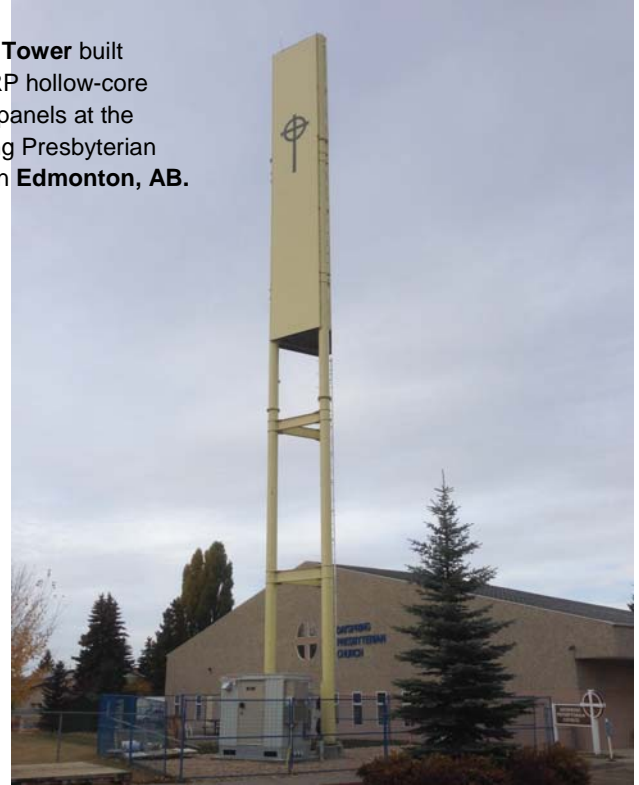

FRP CELLULAR TOWER

FRP Hollow-Core Panels

Our **Tongue-and-Groove FRP panels** are comprised of a pultruded skin over a hollow core. The panels are strong, lightweight, corrosion resistant, flame retardant and transparent to electromagnetic emissions – perfect for cellular towers.

ADJUSTABLE PEDESTALS

When installing a Fiberglass Grating platform close to the ground, the surface is not always even. **National Grating V-Series Adjustable Pedestals** provide an easy way to create level supports for any FRP deck or platform.

Each V-Series pedestal comes with base slope compensation for up to 1/2" per foot (4%) slope. Simply rotate base pieces for precise slope compensation.

Cellular Tower built using FRP hollow-core building panels at the Dayspring Presbyterian Church in **Edmonton, AB.**